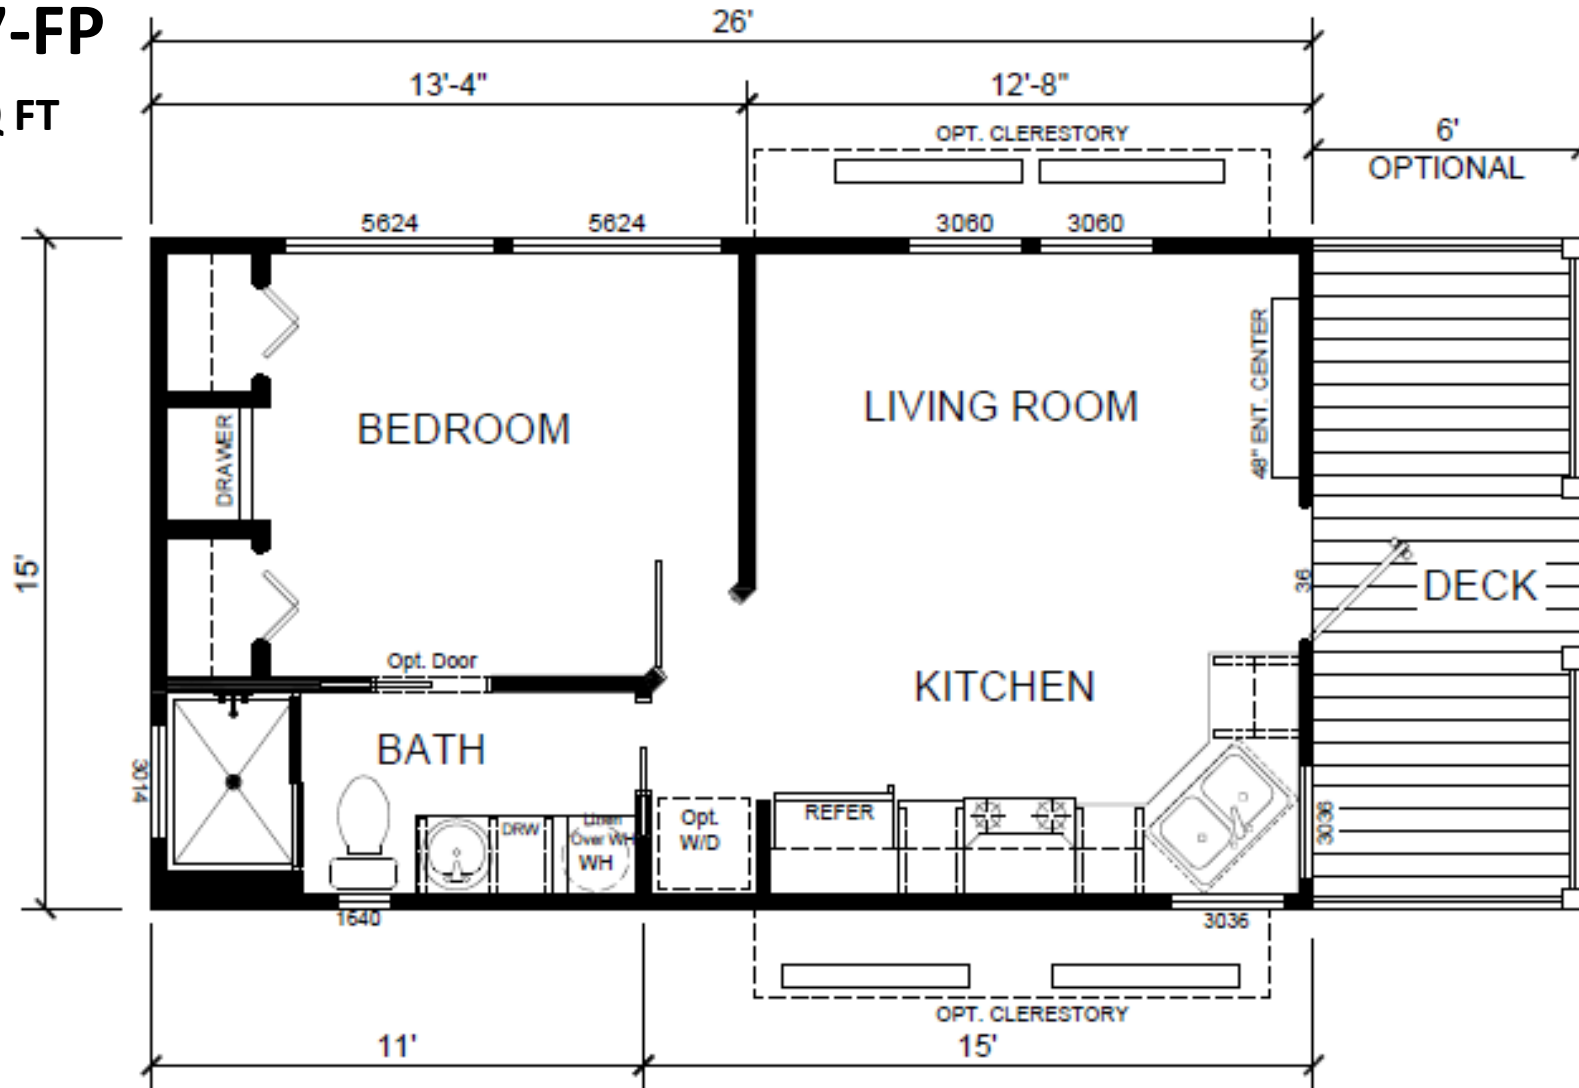

P577-FP

399 SQ FT

**Recreational
Resort Cottages
and cabins**

view our display models at 4384 E Interstate 30, Rockwall, Texas 75087

1-877-219-4059 or 972-771-2176

www.CabinSupercenter.com

www.ParkModelSupercenter.com

MHDRET00036207/IHB1526

Due to continuous improvements, regulations, and material/product changes, floorplan specifications may change without notice.