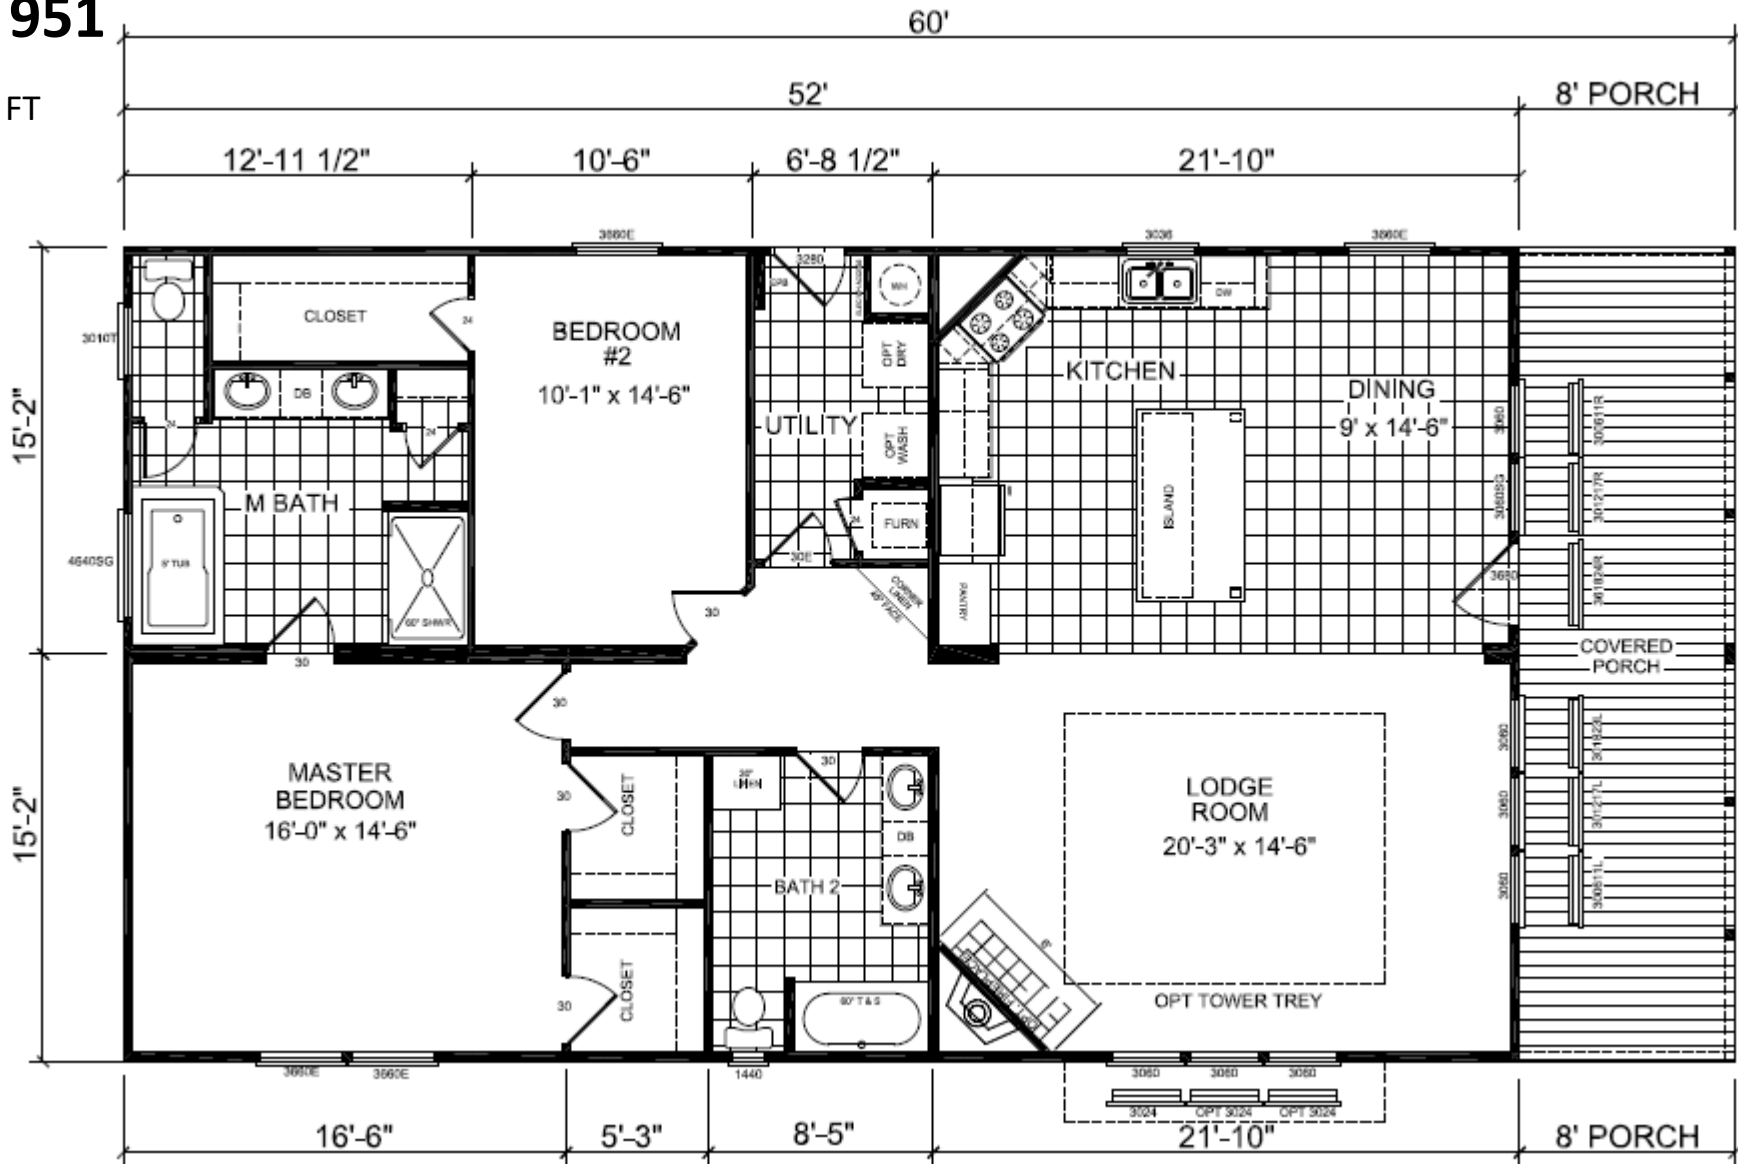

PMC 951

1395 SQ FT

view our display models at 4384 E Interstate 30, Rockwall, Texas 75087

1-877-219-4059 or 972-771-2176

www.CabinSupercenter.com

www.ParkModelSupercenter.com

MHDRET00036207/IHB1526