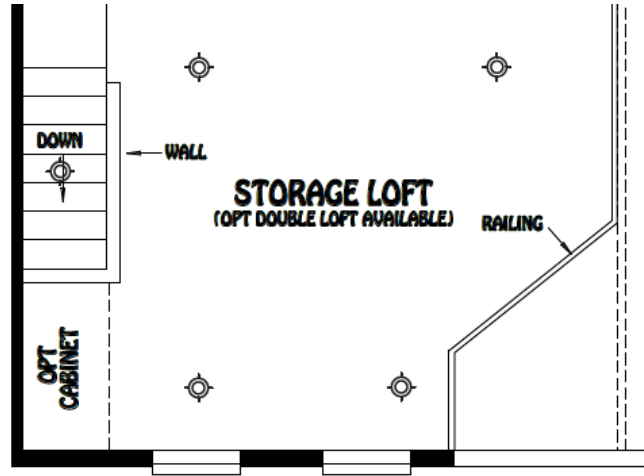

1-877-219-4059

4384 E I-30, Rockwall, Texas 75087

www.CabinSupercenter.com

Creekside Cabin CC-10

Standard with Loft and 5' Front Porch