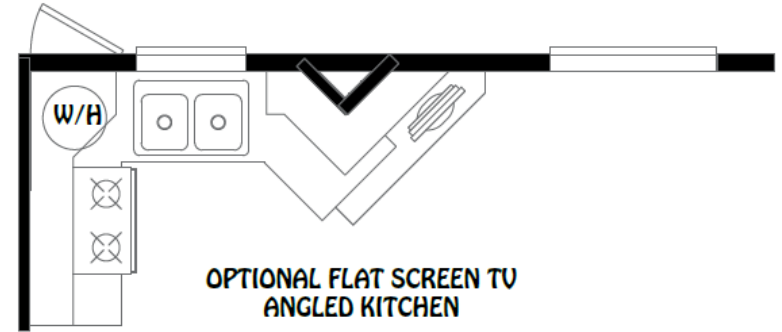

1-877-219-4059

4384 E I-30, Rockwall, Texas 75087

www.CabinSupercenter.com

Creekside Cabin CC-10

Standard with Loft and 5' Front Porch