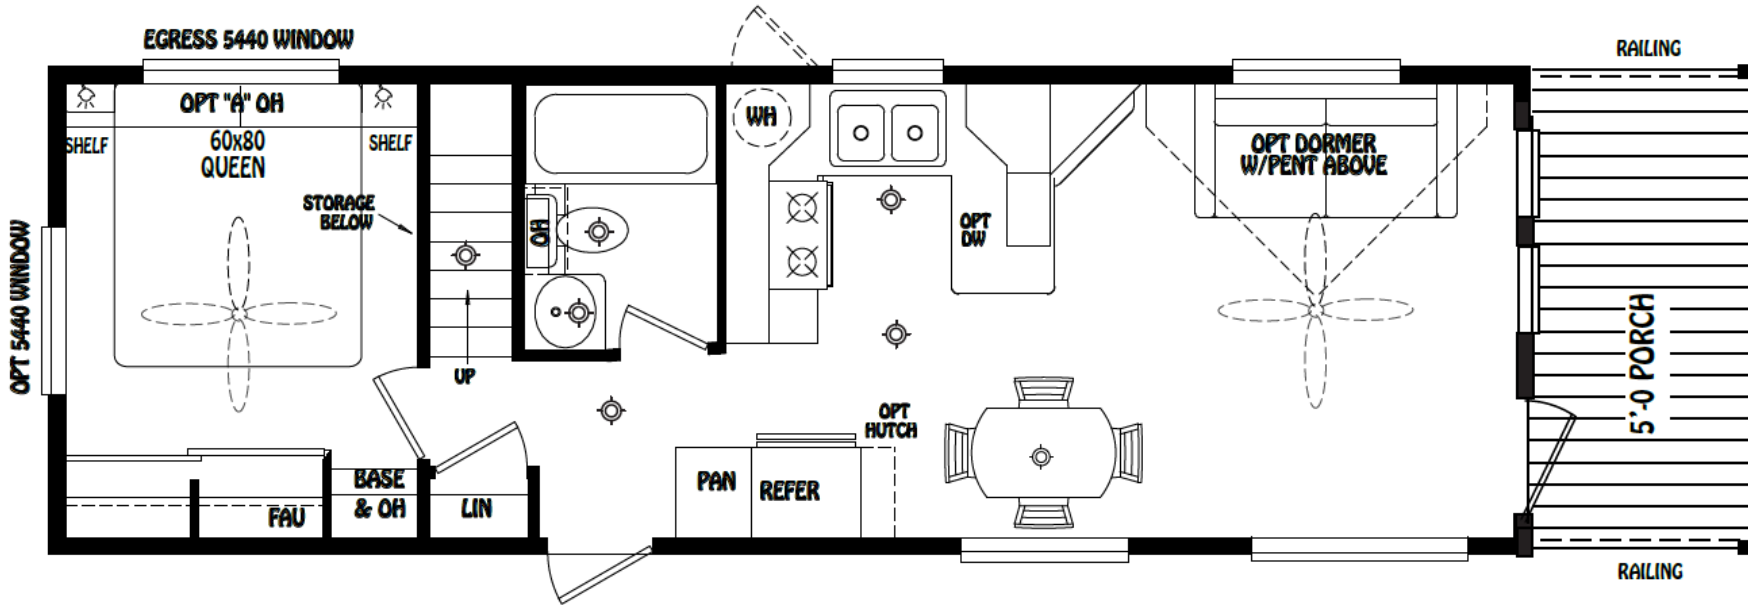

1-877-219-4059

4384 E I-30, Rockwall, Texas 75087

www.CabinSupercenter.com

Creekside Cabin CC-10

Standard with Loft and 5' Front Porch