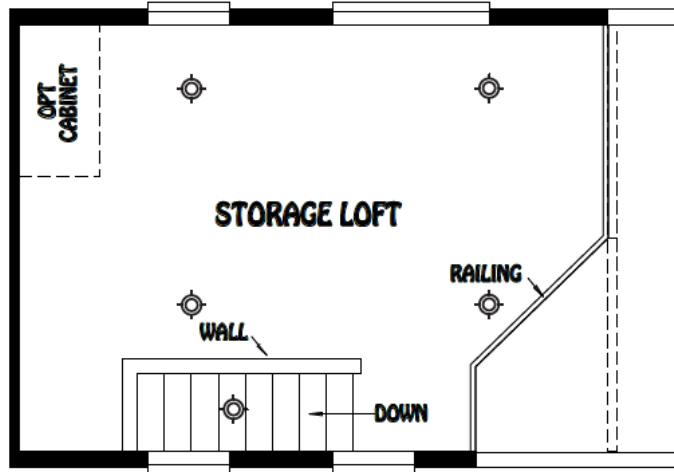

**Recreational
Resort Cottages
and cabins**

1-877-219-4059

4384 E I-30, Rockwall, Texas 75087

www.CabinSupercenter.com

Creekside Cabin CC-11

Standard with Loft and 5' Front Porch