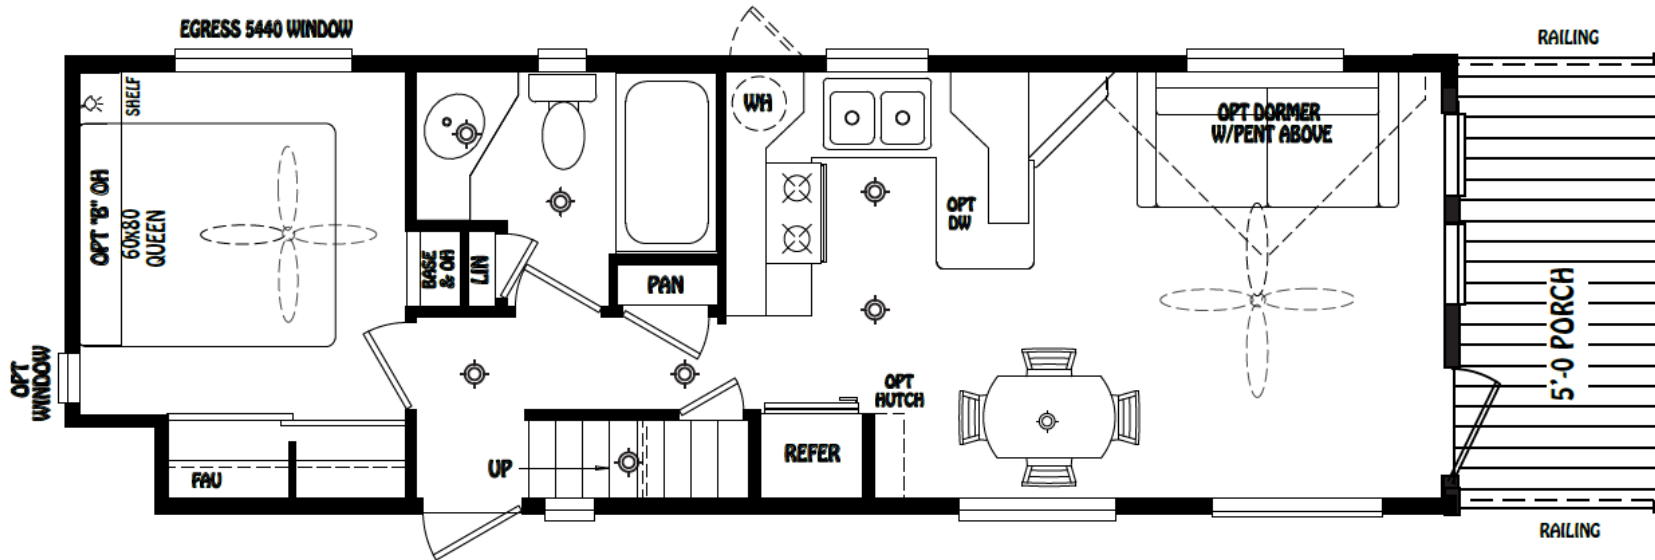

**Recreational
Resort Cottages
and cabins**

1-877-219-4059

4384 E I-30, Rockwall, Texas 75087

www.CabinSupercenter.com

Creekside Cabin CC-11

Standard with Loft and 5' Front Porch