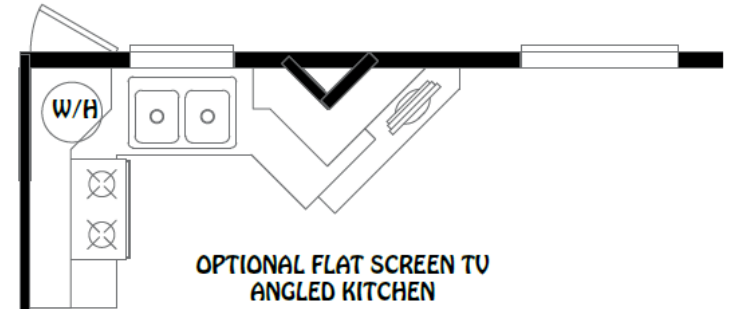

**Recreational
Resort Cottages
and cabins**

1-877-219-4059

4384 E I-30, Rockwall, Texas 75087

www.CabinSupercenter.com

Creekside Cabin CC-11

Standard with Loft and 5' Front Porch