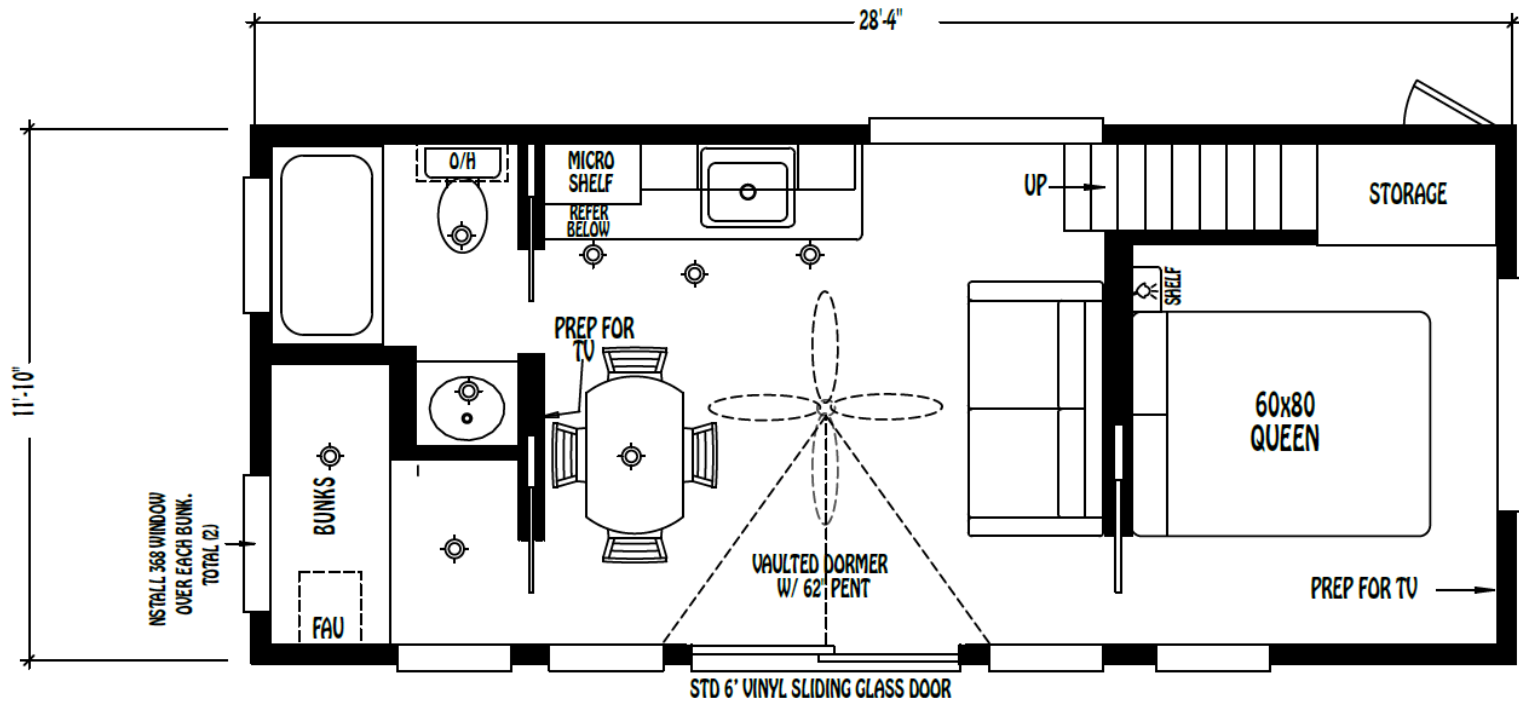

1-877-219-4059

4384 E I-30, Rockwall, Texas 75087

www.CabinSupercenter.com

Creekside Cabin CC-2812

Standard with Loft

OPTIONAL OUTSWING FRENCH DOORS