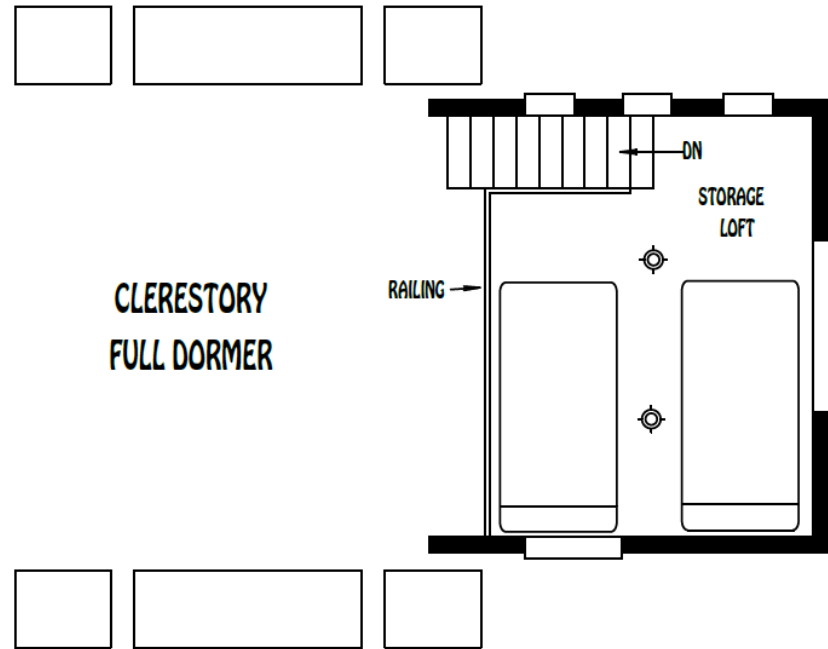

1-877-219-4059

4384 E I-30, Rockwall, Texas 75087

www.CabinSupercenter.com

Creekside Cabin CC-2812

Standard with Loft

OPTIONAL OUTSWING FRENCH DOORS